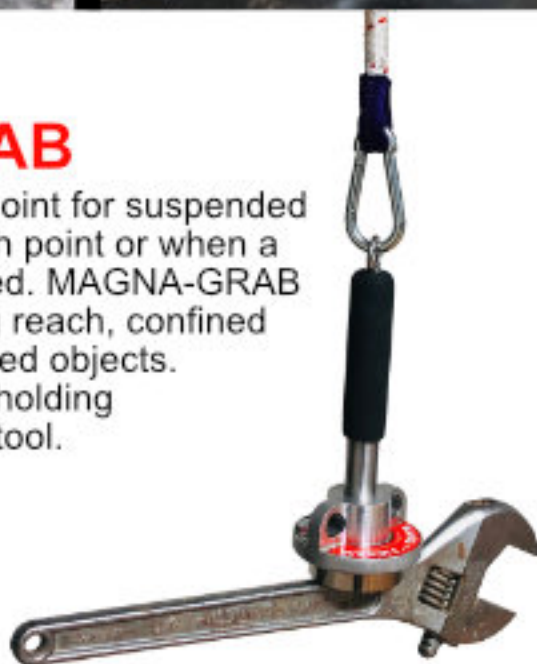

MAGNA-GRAB doing the dirty and dangerous work of confined space object retrieval.

MAGNA-GRAB

A portable magnetic tagline anchor point for suspended loads that don't offer an ideal attach point or when a quick "add on" control point is needed. MAGNA-GRAB is also an amazingly versatile long reach, confined space retrieval tool for dropped objects.

It can also be used as a holding and positioning hand tool.

FEATURES

- Lightweight & strong
- Compact
- Versatile
- Rugged and durable
- Easy to attach/release
- Stainless steel eye bolt
- Crafted from aluminum
- Made in USA

SPECS

Part # MG001
Length: 8"
Max Width: 4"
Weight: 3 LBS
Grip Force: 500 LBS
Package Weight: 4 LBS
Package Size: 12" x 6" x 7"

Order by phone: (888) 232-6275 or send POs to ORDERS@ADAMARINDUSTRIES.COM

Purchase Online at: ADAMARINDUSTRIES.COM